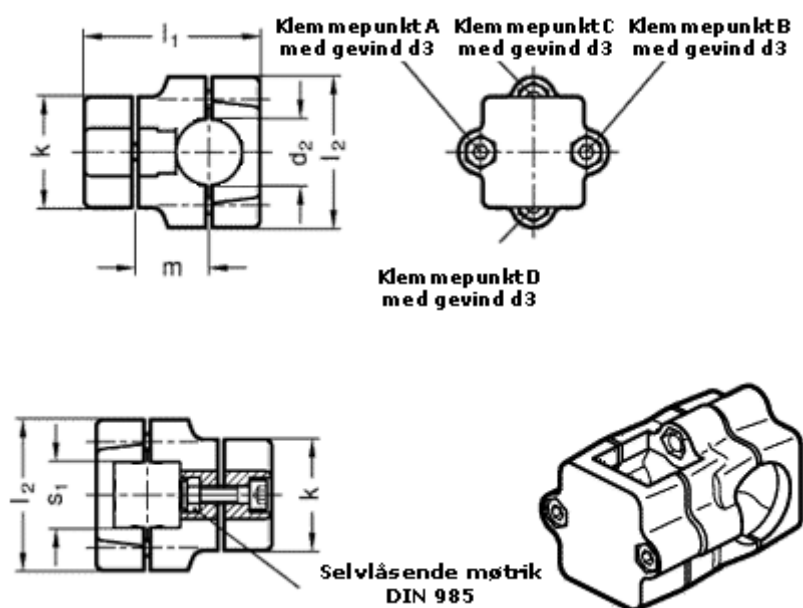

Article number: 20134V50B50762BL
Description: E+G Two-way Connector
GN134-V50-B50-76-2-BL

Measures

Adjustable clamp lever = GN 911-M10-55 have to be ordred separately

d2	= 50
d3	= M10
k	= 76
l1	= 125.0
l2	= 98
m	= 55.0
s1	= 50